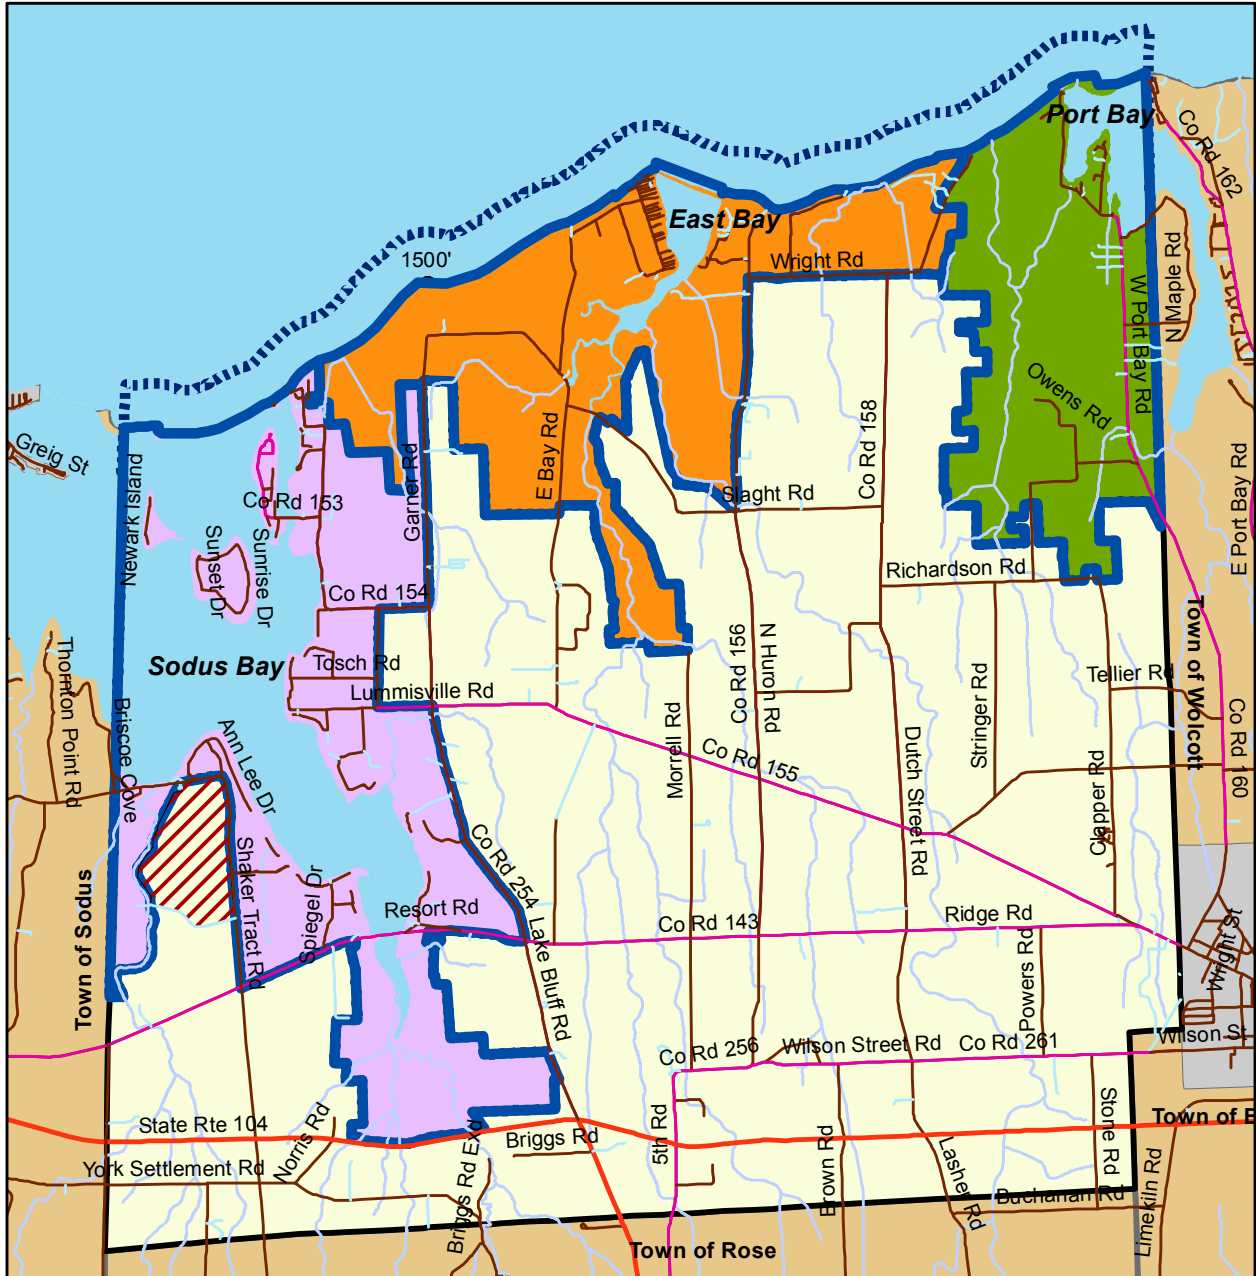

# Waterfront Area Boundary and Sub-Areas

 Proposed Addition to Waterfront Area

 Coastal Boundary

 Town of Huron

 Village of Wolcott

 Neighboring Towns

### Sub-Areas

 Port Bay

 East Bay/ Lake Ontario

 Sodus Bay